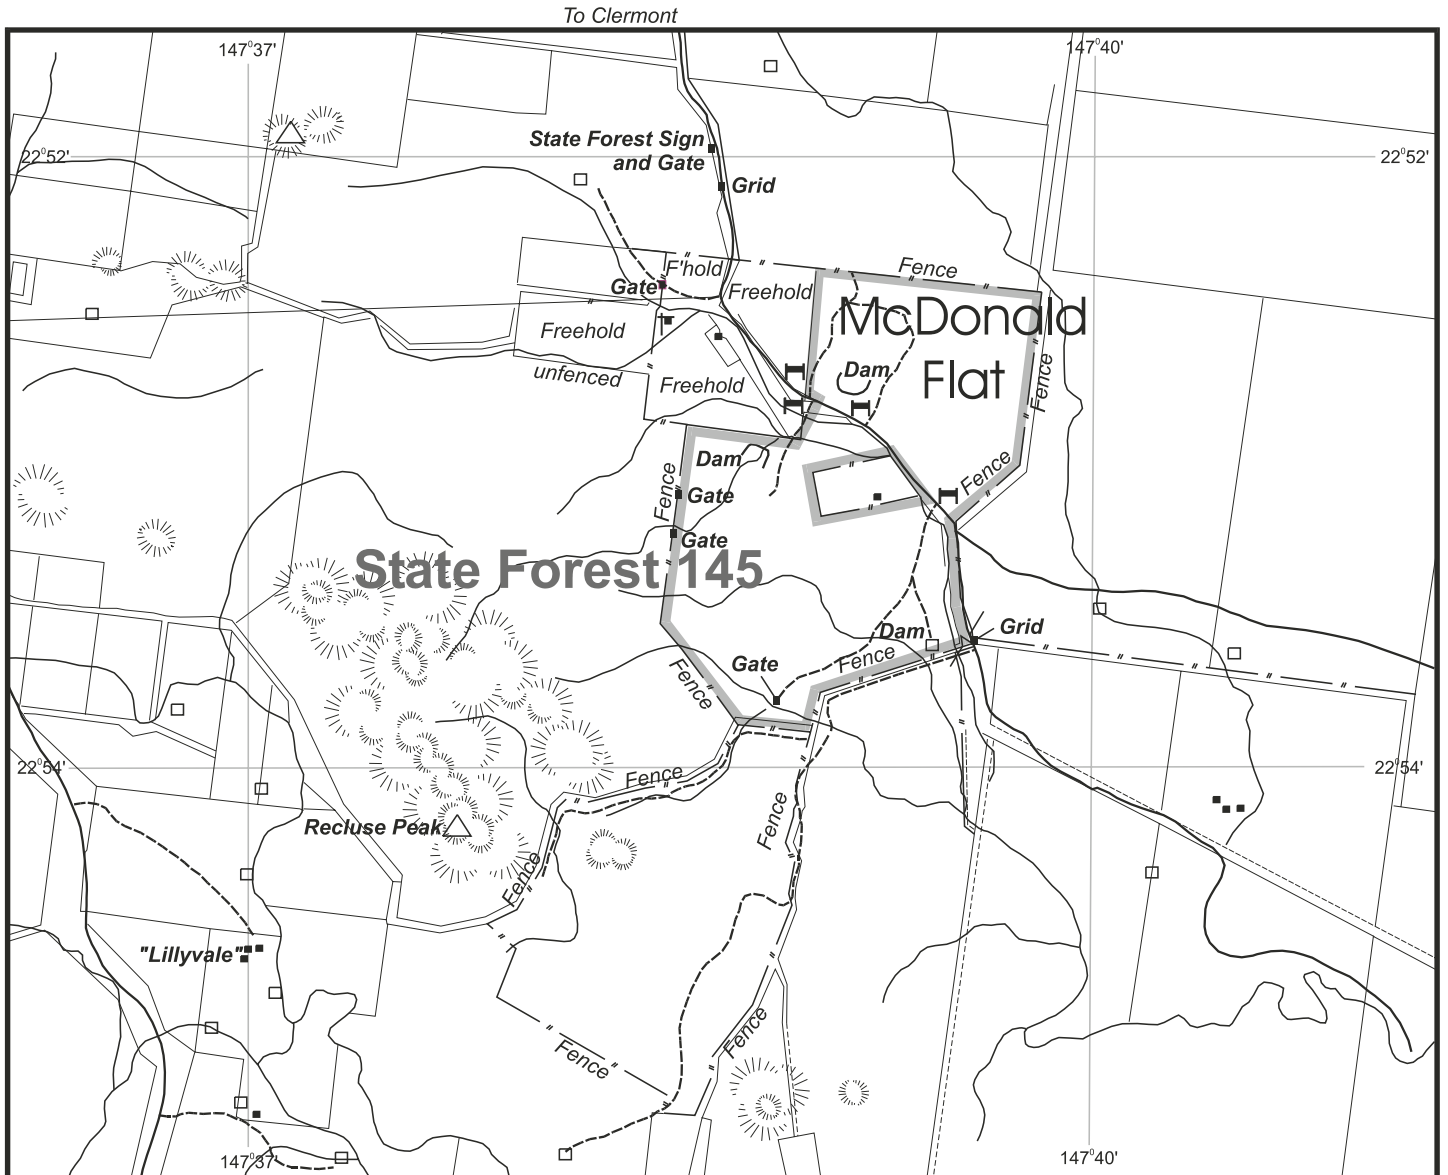

McDONALD FLAT GENERAL PERMISSION AREA - CLERMONT

LEGEND	
	Boundary
	McDonald Gold Locality
	Boundary Limit
	Direction Sign
	Power Line

dwg158A - mcdonflt.cdr
pm 30-Oct-1997.